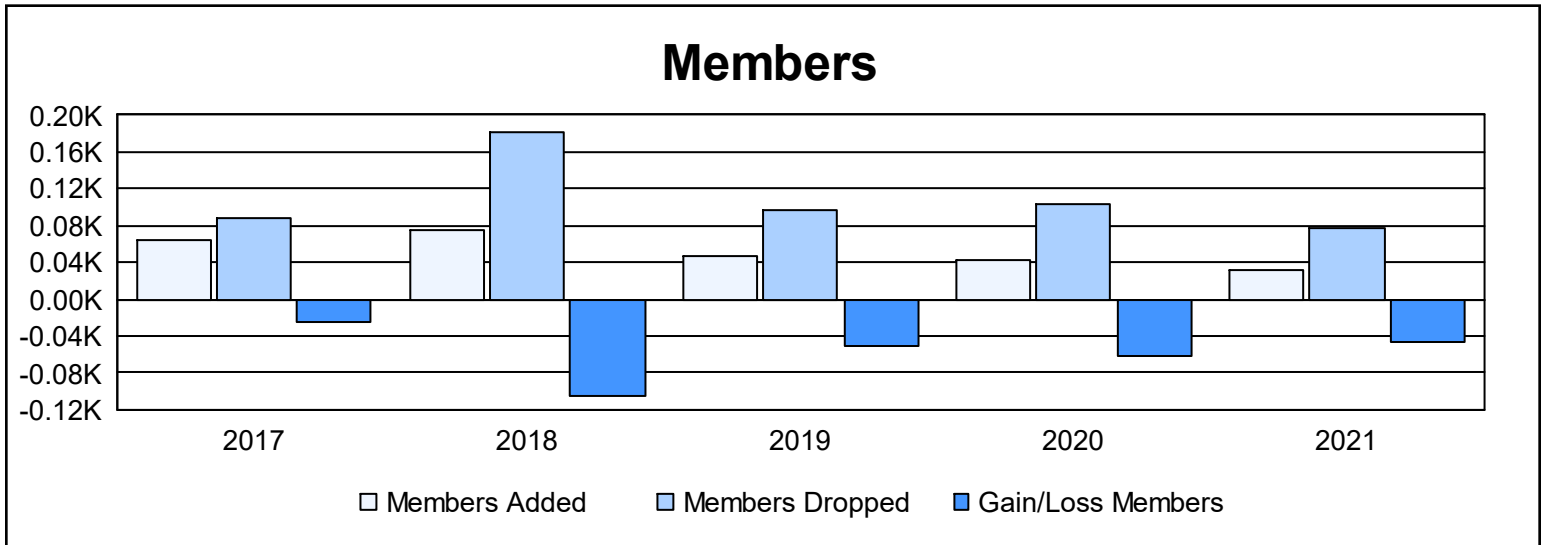

Year	New Clubs	Dropped Clubs	Gain/ Loss Clubs	New Members	Charter Members	Reinstate Members	Transfer Members	Total Member Added	Total Members Dropped	Gain/ Loss Members
2016-2017	0	0	0	60	0	1	3	64	89	-25
2017-2018	0	3	-3	71	1	1	3	76	182	-106
2018-2019	0	1	-1	46	0	1	0	47	97	-50
2019-2020	0	2	-2	41	0	1	0	42	104	-62
2020-2021	0	0	0	28	0	0	4	32	78	-46
<b>Average</b>	<b>0</b>	<b>1</b>	<b>-1</b>	<b>49</b>	<b>0</b>	<b>1</b>	<b>2</b>	<b>52</b>	<b>110</b>	<b>-58</b>

### Membership Composition June 2021 Cumulative