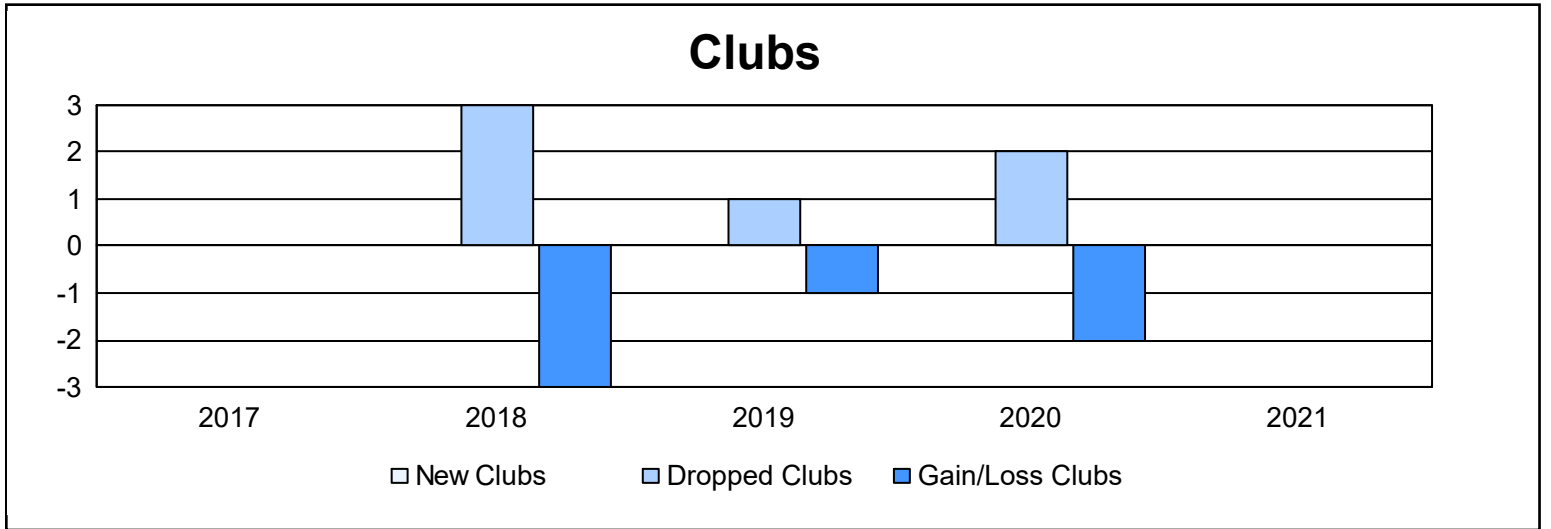

Year	New Clubs	Dropped Clubs	Gain/ Loss Clubs	New Members	Charter Members	Reinstate Members	Transfer Members	Total Member Added	Total Members Dropped	Gain/ Loss Members
2016-2017	0	0	0	60	0	1	3	64	89	-25
2017-2018	0	3	-3	71	1	1	3	76	182	-106
2018-2019	0	1	-1	46	0	1	0	47	97	-50
2019-2020	0	2	-2	41	0	1	0	42	104	-62
2020-2021	0	0	0	28	0	0	4	32	78	-46
<b>Average</b>	<b>0</b>	<b>1</b>	<b>-1</b>	<b>49</b>	<b>0</b>	<b>1</b>	<b>2</b>	<b>52</b>	<b>110</b>	<b>-58</b>

### Membership Composition June 2021 Cumulative