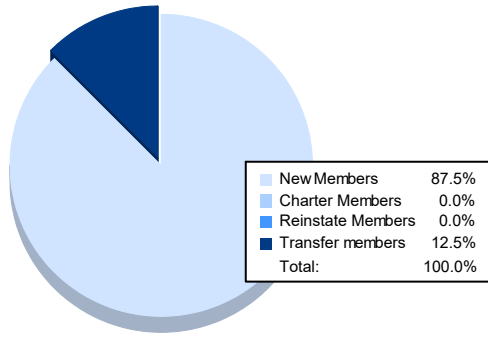

Year	New Clubs	Dropped Clubs	Gain/ Loss Clubs	New Members	Charter Members	Reinstate Members	Transfer Members	Total Member Added	Total Members Dropped	Gain/ Loss Members
2016-2017	0	0	0	60	0	1	3	64	89	-25
2017-2018	0	3	-3	71	1	1	3	76	182	-106
2018-2019	0	1	-1	46	0	1	0	47	97	-50
2019-2020	0	2	-2	41	0	1	0	42	104	-62
2020-2021	0	0	0	28	0	0	4	32	78	-46
<b>Average</b>	<b>0</b>	<b>1</b>	<b>-1</b>	<b>49</b>	<b>0</b>	<b>1</b>	<b>2</b>	<b>52</b>	<b>110</b>	<b>-58</b>

### Membership Composition June 2021 Cumulative